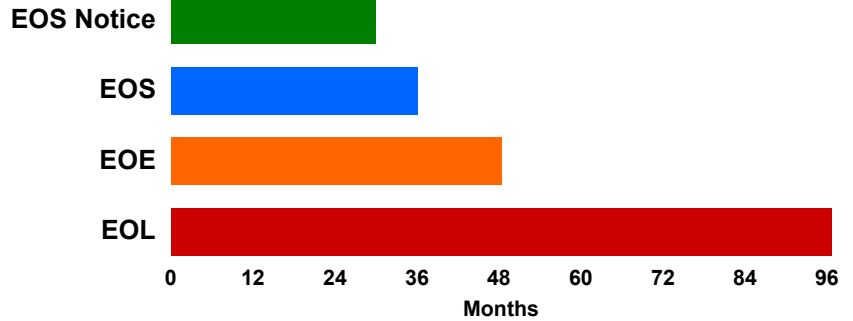

CISCO IOS VERSIONS

IOS Nomenclature

IOS Package Trees

Release Lifecycle

First Customer Shipment (FCS)

The release is made available to Cisco customers on CCO

EOS Notice

Notification of upcoming EOS

End of Sale (EOS)

The release is no longer orderable or included in manufactured shipments

End of Engineering (EOE)

The last day for software fixes; only TAC assistance is offered from this point

End of Life (EOL)