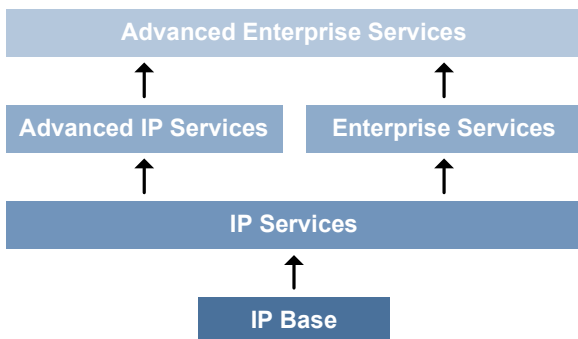

CISCO IOS VERSIONS

IOS Nomenclature

IOS Package Trees

Release Lifecycle

First Customer Shipment (FCS)

The release is made available to Cisco customers on CCO

EOS Notice

Notification of upcoming EOS

End of Sale (EOS)

The release is no longer orderable or included in manufactured shipments

End of Engineering (EOE)

The last day for software fixes; only TAC assistance is offered from this point

End of Life (EOL)